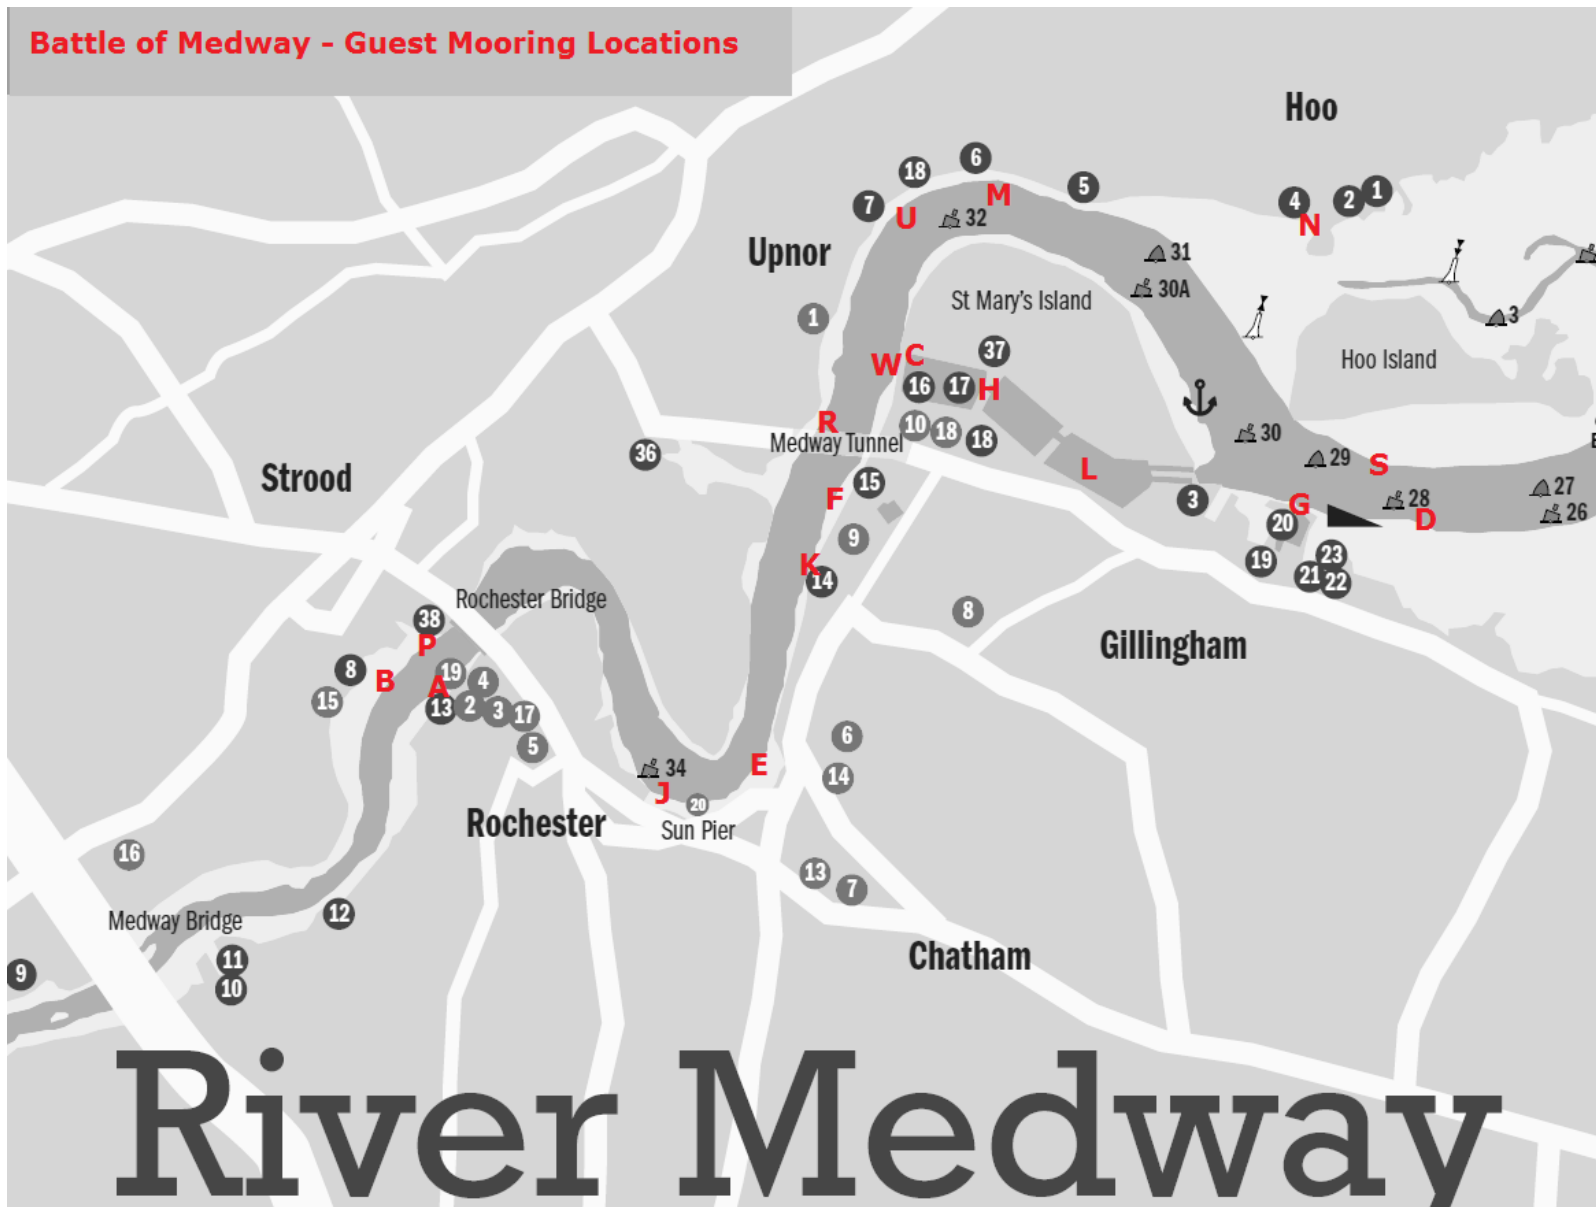

## Battle of Medway - Guest Mooring Locations

### Main mooring locations

- C Chatham Marina (MDL)
- G Gillingham Marina
- H Historic Ships Pontoon (Basin 1)
- M Medway YC Moorings
- R Royal Engineers YC Moorings
- U Upnor SC Moorings

### Additional locations

- A Rochester Cruising Club
- B Stood YC
- D Medway Cruising Club Moorings
- E Rats Bay Moorings
- F RNSA Moorings
- J GPS Barges (off Ship Pier)
- K Ship Moorings (off Thunderbolt Pier)
- L Commercial Dock (Basin 3)
- P Stood Pelican Cruising Club
- N Hoo Ness YC Moorings
- S Segas SC Moorings
- W River Waiting Pontoon (Chatham MDL Marina)